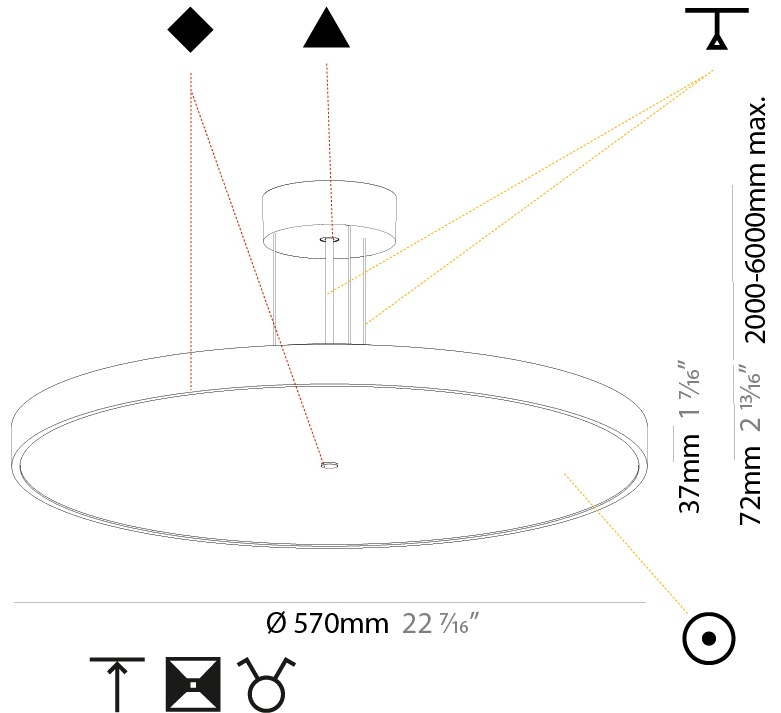

GENERAL

Series: Sign Diva
Subseries: Sign Diva
Brand: Prolicht
Division: Architectural
Mounting Type: Suspension
Mounting Location: Ceiling
Subcategory: Pendant

PHYSICAL

Shape: Round
Diameter (mm): 570
Diameter (in): 22 7/16
Height (mm): 72
Height (in): 2 13/16
Max. Overall Height (mm): 6072
Max. Overall Height (in): 239 7/16
Light Distribution: Direct / Indirect
Weight (kg): 8.548
Weight (lbs): 18.85
Diffuser: PMMA - Opal / Micro-Prism / Sparkling Secret / Vintage Industrial with Shine Ring
Fixture Finish: SSR / BKV / CWI / CRY / HAB / UFT / ITA / RUA / FTG / MYG / LOD / PUS / FRO / FUP / KIA / POP / BLS / SPG / MEY / GOH / GUM / CHC / COM / ABZ / JAG / OBR / MOS / ROR
Fixture Material: Extruded Aluminum / Steel
Cable Details: 2000mm or 6000mm Transparent Cable

ELECTRICAL

Lamp Type: LED (Zhaga Standard)
Input Wattage (W): 80.3
Total Output Wattage (W): 53 / 18
Dimming: Tri-Mode (Non-Dimming and Phase Dimming (120Vac only) and 0-10V Dimming)
Driver Included: Yes
Driver Location: Integrated
Driver Type: Constant Current - Universal
Driver Class: Class 2
Input Voltage (V): 120 - 277
Constant Current (MA): 350

LED

Color Temperature (°K): 2700 / 3000 / 3500 / 4000
Max. Delivered Lumen (lm): 6110 / 7650 / 7801 / 7960
CRI: >90 CRI
Lamp Life (hrs): 50000

OPTICAL

RATINGS AND CERTIFICATIONS

Certified By: Certified for North American Standards
IP rating: IP20

PROJECT	_____
TYPE	_____
SPECIFIER	_____
QUANTITY	_____
DATE	_____