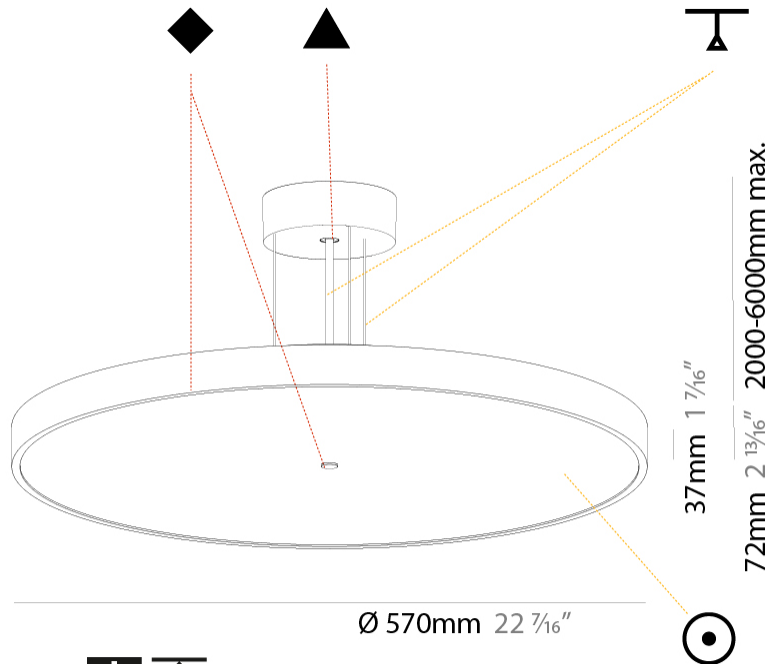

GENERAL

Series: Sign Diva
Subseries: Sign Diva
Brand: Prolicht
Division: Architectural
Mounting Type: Suspension
Mounting Location: Ceiling
Subcategory: Pendant

PHYSICAL

Shape: Round
Diameter (mm): 570
Diameter (in): 22 7/16
Height (mm): 72
Height (in): 2 13/16
Max. Overall Height (mm): 6072
Max. Overall Height (in): 239 1/16
Light Distribution: Direct
Weight (kg): 7.802
Weight (lbs): 17.2

Diffuser: PMMA - Opal / Micro-Prism / Sparkling Secret / Vintage Industrial with Shine Ring
Fixture Finish: SSR / BKV / CWI / CRY / HAB / UFT / ITA / RUA / FTG / MYG / LOD / PUS / FRO / FUP / KIA / POP / BLS / SPG / MEY / GOH / GUM / CHC / COM / ABZ / JAG / OBR / MOS / ROR
Fixture Material: Extruded Aluminum / Steel
Cable Details: 2000mm or 6000mm Transparent Cable

ELECTRICAL

Lamp Type: LED (Zhaga Standard)
Input Wattage (W): 58.3
Total Output Wattage (W): 53
Dimming: Tri-Mode (Non-Dimming and Phase Dimming (120Vac only) and 0-10V Dimming)
Driver Included: Yes
Driver Location: Integrated
Driver Type: Constant Current - Universal
Driver Class: Class 2
Input Voltage (V): 120 - 277
Constant Current (MA): 350

LED

Color Temperature (°K): 2700 / 3000 / 3500 / 4000
Max. Delivered Lumen (lm): 5060 / 6120 / 6233 / 6360
CRI: >90 CRI
Lamp Life (hrs): 50000

OPTICAL

RATINGS AND CERTIFICATIONS

Certified By: Certified for North American Standards
IP rating: IP20